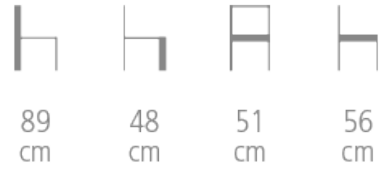

Gondole Chair

Ref. 1876

GONDOLE CHAIR

Chair

- Solid beech wood frame
- Fully upholstered
- Upholstered seat on webbing
- Welting
- Choice of wood stain, varnish and fabric colors
- Optional : Welting on the sides
- Optional : 4 brushed steel feet