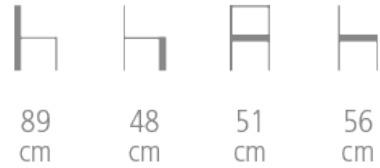

Gondole Chair

Ref. 1876

GONDOLE CHAIR

Chair

- Solid beech wood frame
- Fully upholstered
- Upholstered seat on webbing
- Welting
- Choice of wood stain, varnish and fabric colors
- Optional : Welting on the sides
- Optional : 4 brushed steel feet