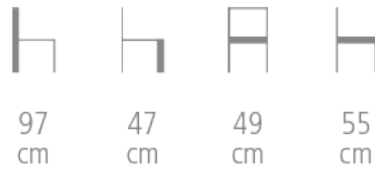

Gambetta Chair

Ref. 1818

**GAMBETTA CHAIR - DESIGN PIERRE
DUBOIS & AIMÉ CÉCIL**

Chair

- Solid beech wood frame
- Welting
- Choice of wood stain, varnish and fabric colors