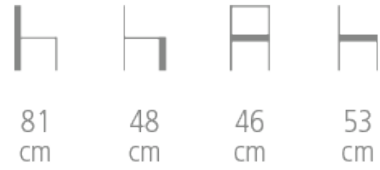

Dune

Ref. 1170N

DUNE CHAIR

- Solid beech frame
- Upholstery padding and HR fire resistant foam
- Choice of wood stain and fabric
- Upholstered seat and piping variant Ref.1170P