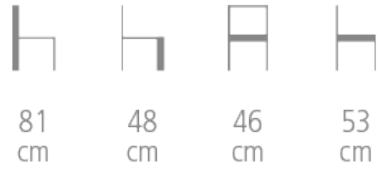

Dune

Ref. 1170

DUNE CHAIR

- Solid beech frame
- Upholstery padding and HR fire resistant foam
- Choice of wood stain and fabric