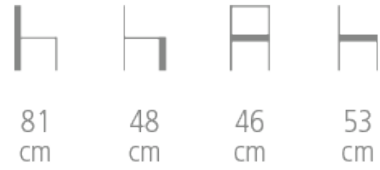

Dune

Ref. 1170

DUNE CHAIR

- Solid beech frame
- Upholstery padding and HR fire resistant foam
- Choice of wood stain and fabric