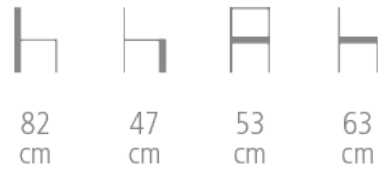

# Cosmos Chair

Ref. 2134B

**COSMOS CHAIR FOR HOTELS,  
RESTAURANTS & BARS**