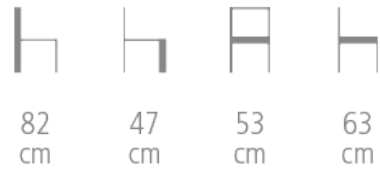

Cosmos Chair

Ref. 2134B

**COSMOS CHAIR FOR HOTELS,
RESTAURANTS & BARS**

Chair

- Veneer beech wood frame
- Fully upholstered
- Upholstered seat on webbing
- Choice of wood stain, varnish and fabric colors
- Possibility of metal feet 2134M
- Stitched finish [optional piping finish]