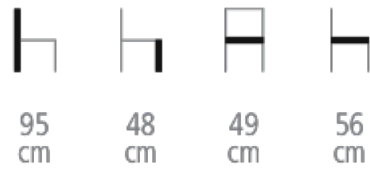

# Chelsea Chair

Ref. 611G

**CHELSEA CHAIR FOR HOTELS,  
RESTAURANTS & BARS**

Medallion chair

- Solid beech wood frame
- Removable seat cushion