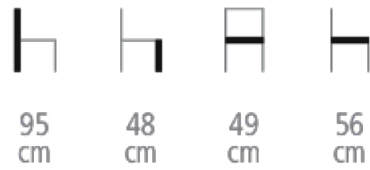

Chelsea Chair

Ref. 611G

**CHELSEA CHAIR FOR HOTELS,
RESTAURANTS & BARS**

Medallion chair

- Solid beech wood frame
- Removable seat cushion