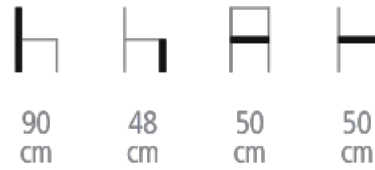

Chanelle

Ref. 1875A

CHANELLE CHAIR FOR HOTEL, RESTAURANT

- Solid beech wood frame
- High resiliency fire retardant foam padding on webbing
- Welting
- Choice of fabric and wood stain
- Optional welting on the sides and opening on the backrest
- Minimum order of 12