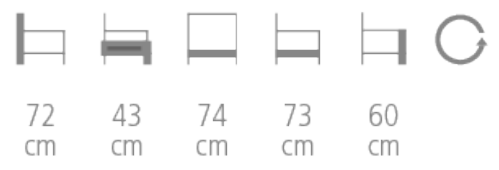

Candide

Ref. 2014XL

CANDIDE SWIVELLING ARMCHAIR

- Solid beech wood frame
- Upholstered on webbing with high density, fire retardant foam
- Choice of wood stain and fabric