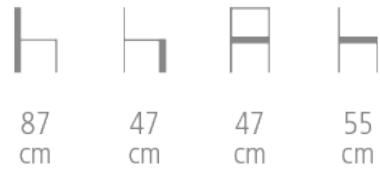

Camélia

Ref. 1852

CAMELIA CHAIR - DESIGN BORELLA ART DESIGN

- Solid beech wood frame - rounded sections
- Upholstered on webbing with high density, fire retardant foam
- Welting
- Choice of wood stain and fabric