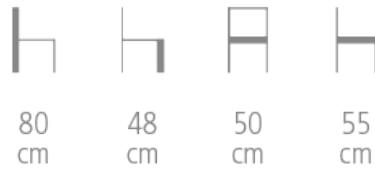

# Calypso

Ref. 1140

**CALYPSO PADDED CHAIR - DESIGN JOSEPH CASPARI**

- Structure in solid beech
- Webbing upholstery - HR fire resistant foam
- Choice of wood and upholstery colors