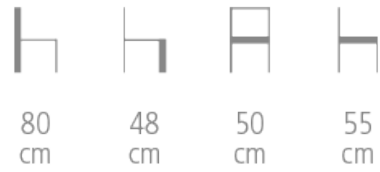

Calypso

Ref. 1140

CALYPSO PADDED CHAIR - DESIGN JOSEPH CASPARI

- Structure in solid beech
- Webbing upholstery - HR fire resistant foam
- Choice of wood and upholstery colors