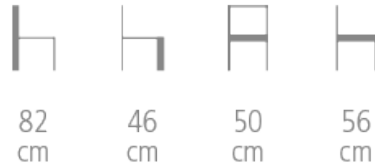

Cabaret Chair

Ref. 1051

CABARET CHAIR

- Solid beech frame
- Upholstered on webbing with foam
- Upholstered backrest with welting
- Choice of wood stain and fabric