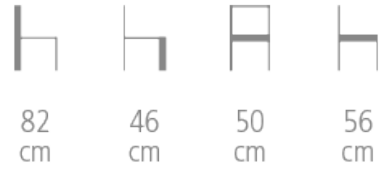

Cabaret

Ref. 1051

CABARET CHAIR

- Solid beech frame
- Upholstered on webbing with foam
- Upholstered backrest with welting
- Choice of wood stain and fabric
- Armrest version Ref. 1051F