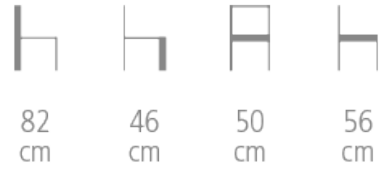

COLLINET

Cabaret

Ref. 1050

CABARET CHAIR