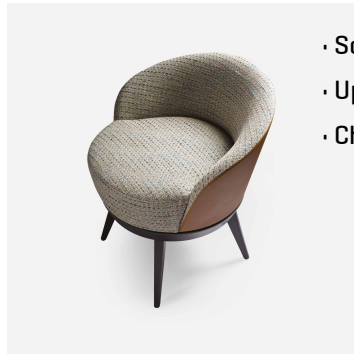

Candide

Ref. 2015S

CANDIDE SWIVELLING ARMCHAIR

68
cm

43
cm

65
cm

61
cm

60
cm

- Solid beech wood frame
- Upholstered on webbing with high density, fire retardant foam
- Choice of wood stain and fabric

2015_candide-cylo_2018.jpg