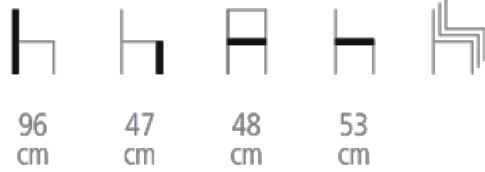

Olympe Chair

Ref. 1814

**OLYMPE MEDALLION CHAIR - DESIGN
PASCAL WAROQUIER**

Medallion chair empilable

- Solid beech wood frame
- Upholstered back with welting
- Removable seat cushion
- Minimum order of 24
- Choice of wood stain, varnish and fabric colors