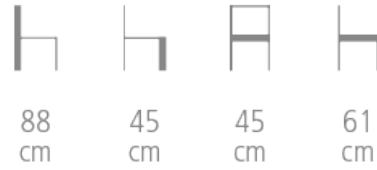

Napoleon III

Ref. 075P

NAPOLEON III CHAIR

Folding chair

- Solid beech wood frame
- Metal hinges
- Removable seat cushion
- Optional gold finish
- Choice of wood stain, varnish and fabric colors