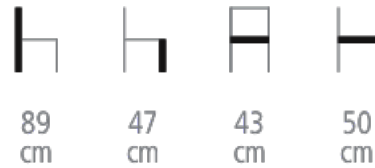

# Napoleon III Chair

Ref. 075F

**NAPOLEON III MEETING ROOM CHAIR FOR  
HOTELS, RESTAURANTS & BARS**