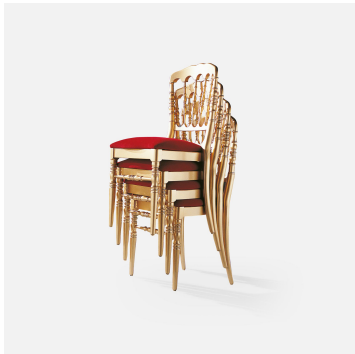

Napoleon III Chair

Ref. 075E

**NAPOLEON III MEETING ROOM CHAIR FOR
HOTELS, RESTAURANTS & BARS**

88
cm

46
cm

45
cm

51
cm

Stackable chair

- Solid beech wood frame
- Simple moldings
- Removable seat cushion
- Choice of wood stain, varnish and fabric colors