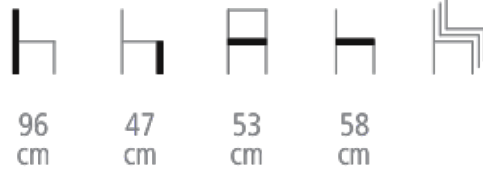

# Meli Chair

Ref. 609R

MELI CHAIR FOR HOTELS, RESTAURANTS & BARS

Stackable medallion chair

- Solid beech wood frame
- Removable seat cushion
- Welting or visible studs
- Minimum order of 24