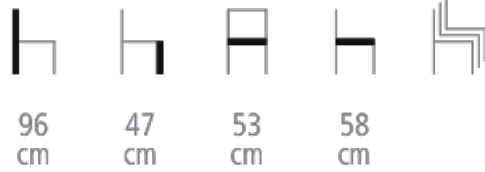

Meli Chair

Ref. 609R

MELI CHAIR FOR HOTELS, RESTAURANTS & BARS

Stackable medallion chair

- Solid beech wood frame
- Removable seat cushion
- Welting or visible studs
- Minimum order of 24