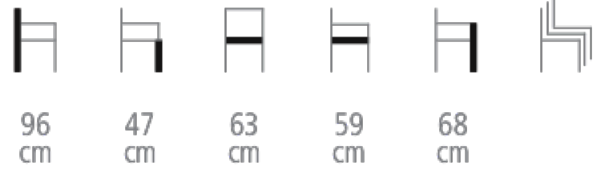

# Meli Armchair

Ref. 610F

**MELI ARMCHAIR FOR HOTELS,  
RESTAURANTS & BARS**

**Stackable medallion armchair**

- Solid beech wood frame
- Removable seat cushion
- Welting or visible studs
- Minimum order of 24