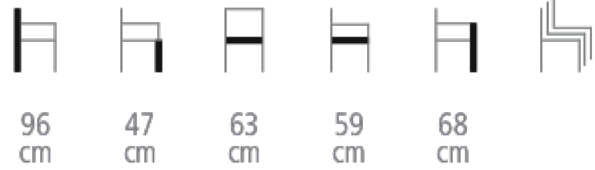

Meli Armchair

Ref. 610F

**MELI ARMCHAIR FOR HOTELS,
RESTAURANTS & BARS**

Stackable medallion armchair

- Solid beech wood frame
- Removable seat cushion
- Welting or visible studs
- Minimum order of 24