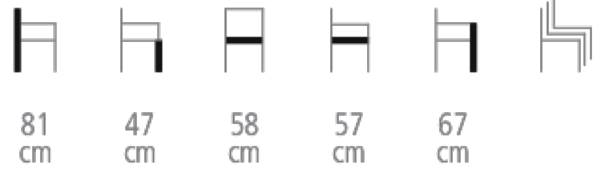

Faust Bridge Chair

Ref. 1908

**FAUST BRIDGE CHAIR FOR HOTELS,
RESTAURANTS**

Stackable Bridge Chair

- High density foam padding
- Minimum order of 12

- Available while supplies last