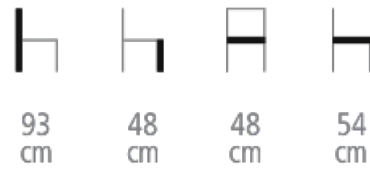

Louis XV Chair

Ref. 050B

LOUIS XV CHAIR FOR HOTELS AND RESTAURANTS

Chair with moldings

- Solid beech wood frame
- Scrolled feet
- Webbing and foam padding
- Choice of wood stain, varnish and fabric colors

Can be combined with armchair see ref. 510N