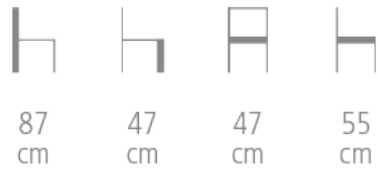

# Camélia

Ref. 1852

**CAMELIA CHAIR - DESIGN BORELLA ART  
DESIGN**

- Solid beech wood frame - rounded sections
- Upholstered on webbing with high density, fire retardant foam
- Welting
- Choice of wood stain and fabric