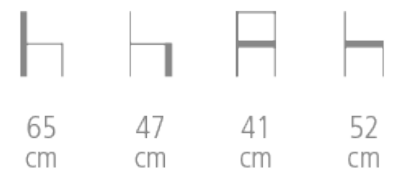

Milano Chair with low back

Ref. 6163

**MILANO CHAIR WITH LOW BACK - DESIGN
DIDIER KNOLL**

Chair with low back

- Solid beech wood frame