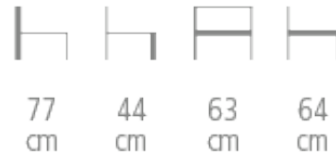

Zoe

Ref. 1132C

ZOE SLIPPER CHAIR

- Beech frame
- Choice of stained wood colors and upholstery
- Smooth inner backrest without padding ref. 1132G