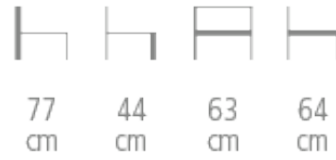

Zoe

Ref. 1132C

ZOE SLIPPER CHAIR