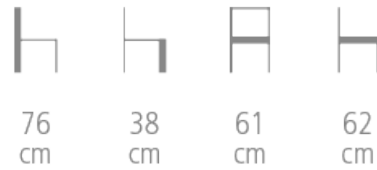

Sphere Slipper Chair

Ref. 1985

**SPHERE SLIPPER CHAIR FOR HOTELS,
RESTAURANTS & BARS**

Slipper Chair

- Solid beech wood frame
- Upholstered back with welting
- Webbing and foam padding seat with welting
- Choice of wood stain, varnish and fabric colors