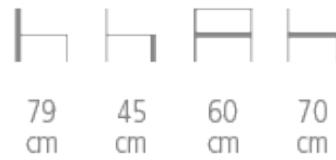

Soon

Ref. 1028

SOON SLIPPER CHAIR - WOODEN INNER BACK

- Beech frame - beech veneered back
- Upholstery padding and foam
- Upholstered seat
- Choice of stained wood colors and upholstery