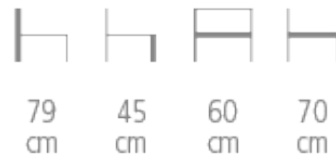

## SOON SLIPPER CHAIR - WOODEN INNER BACK

- Beech frame - beech veneered back
- Upholstery padding and foam
- Upholstered seat
- Choice of stained wood colors and upholstery