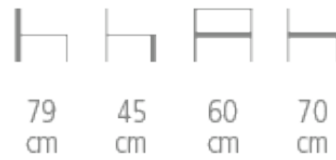

Soon

Ref. 1027

SOON SLIPPER CHAIR - BACK INTERIOR UPHOLSTERED

- Beech frame - beech veneered outer back
- Upholstery padding and foam
- Upholstered back and upholstered seat
- Choice of stained wood colors and upholstery