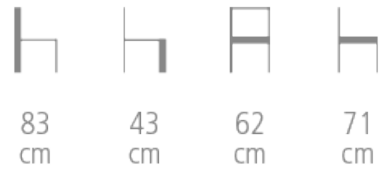

Sanya

Ref. 2186

**SANYA SLIPPER CHAIR FOR HOTEL,
RESTAURANT**

- Solid beech frame
- Choice of wood stain and fabric
- Foam filling