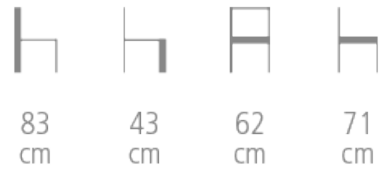

# Sanya

Ref. 2186

**SANYA SLIPPER CHAIR FOR HOTEL,  
RESTAURANT**

- Solid beech frame
- Choice of wood stain and fabric
- Foam filling