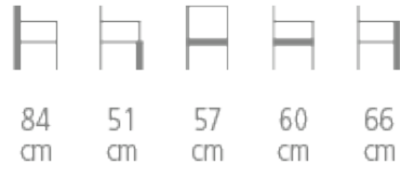

Robin

Ref. 7202

ROBIN BRIDGE - DESIGN CLAUDE ROBIN

- Solid beech frame
- Webbing upholstery and fire-resistant HR foam
- Welting
- Choice of wood stain and fabric