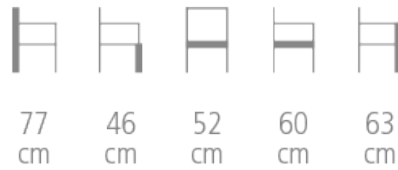

# Portland

Ref. 1061

**PORTLAND BRIDGE CHAIR FOR HOTEL,  
RESTAURANT**

- Solid ash frame
- Upholstered on webbing with foam - fixed
- 4 gold or chrome-plated leg ends, to be specified
- Choice of wood stain and fabric