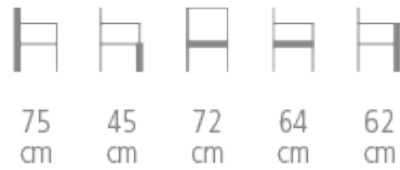

Pause

Ref. 2019

PAUSE LOUNGE SLIPPER CHAIR - DESIGN FRED RIEFFEL