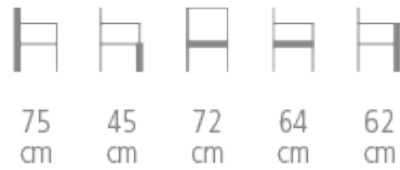

Pause

Ref. 2019

PAUSE LOUNGE SLIPPER CHAIR - DESIGN FRED RIEFFEL

- Solid beech frame - Beech version available by 24 pieces
- Upholstery on fire-resistant polyether foam
- Welting
- Choice of stained wood colors and upholstery