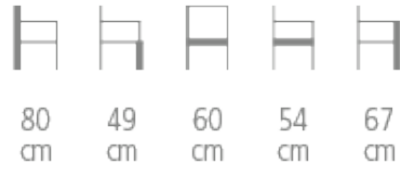

Pause

Ref. 2021

PAUSE CHAIR - DESIGN FRED RIEFFEL

- Solid oak frame - Beech version available by 24 pieces
- Upholstery on fire-resistant polyether foam
- Welting
- Choice of stained wood colors and upholstery