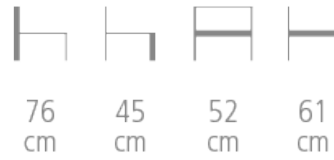

Mini Betty

Ref. 7302

MINI BETTY SLIPPER CHAIR

- Solid wood structure
- Webbing upholstery - HR fire resistant foam
- Choice of wood and upholstery colors
- Optional kidney wedge