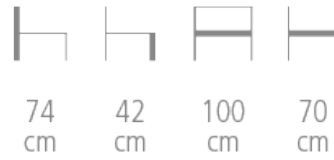

Melina

Ref. 7868

MELINA SLIPPER CHAIR