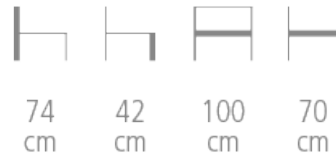

Melina

Ref. 7868

MELINA SLIPPER CHAIR

- Solid wood structure
- Webbing upholstery - HR fire resistant foam
- Choice of base and upholstery colors