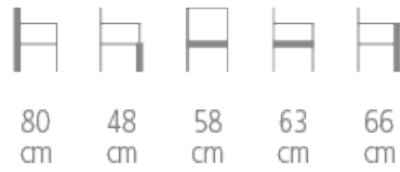

Lou

Ref. 1181

LOU DESIGN ARMCHAIR