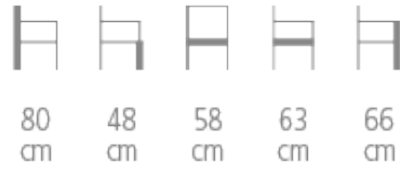

Lou

Ref. 1181

LOU DESIGN ARMCHAIR