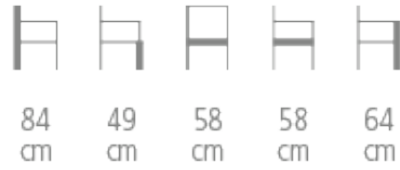

Icare

Ref. 2036

ICARE BRIDGE - DESIGN RÉMI BOUHANICHE

- Beech frame
- Webbing upholstery and fire-resistant HR foam
- Choice of wood stain and fabric