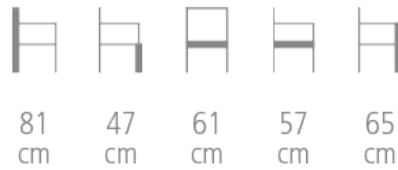

# Hotte Bridge chair

Ref. 1946

**HOTTE BRIDGE CHAIR FOR HOTELS,  
RESTAURANTS & BARS**