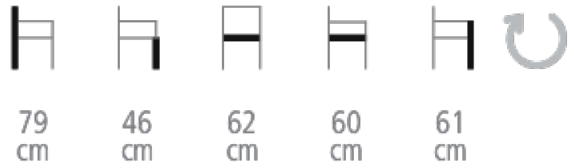

Gayac Armchair

Ref. 2200/R1

GAYAC ARMCHAIR

Armchair

- Star-shaped base
- High density foam frame
- Overstitching
- Choice of fabric colors