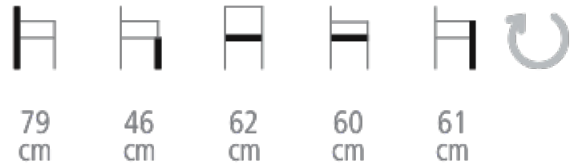

Gayac Armchair

Ref. 2200/R1

GAYAC ARMCHAIR

Armchair

- Star-shaped base
- High density foam frame
- Overstitching
- Choice of fabric colors