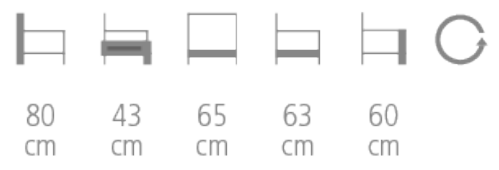

Candide

Ref. 2016

CANDIDE SWIVELLING ARMCHAIR

- Solid beech wood frame
- Upholstered on webbing with high density, fire retardant foam
- Choice of wood stain and fabric

Exists in higher version (ref. 2017 - pictures 5 & 6):

- Seat height: 47 cm
- Armrest height: 63 cm