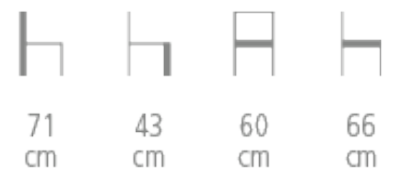

## CALYPSO SLIPPER CHAIR - DESIGN JOSEPH CASPARI

- Solid beech wood frame
- Upholstered with topstitched finish
- Quilting effect stitching
- Choice of wood stain and fabric