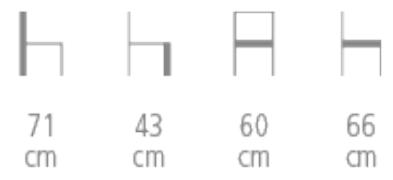

Calypso

Ref. 7245

CALYPSO SLIPPER CHAIR - DESIGN JOSEPH CASPARI

- Solid beech wood frame
- Upholstered with topstitched finish
- Quilting effect stitching
- Choice of wood stain and fabric