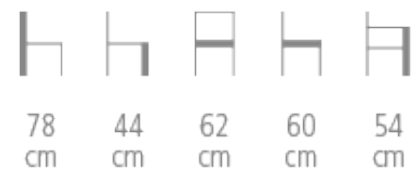

Betty

Ref. 7301

BETTY ARMCHAIR - DESIGN LAURENT MAUGOUST

- Structure in solid beech
- Webbing upholstery - HR fire resistant foam
- Choice of upholstery
- Optional bangs
- Optional decorative cushions
- Swivel version available on request