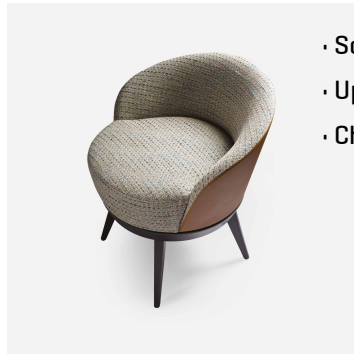

# Candide

Ref. 2015S

## CANDIDE SWIVELLING ARMCHAIR

68  
cm

43  
cm

65  
cm

61  
cm

60  
cm

- Solid beech wood frame
- Upholstered on webbing with high density, fire retardant foam
- Choice of wood stain and fabric

2015\_candide-cylo\_2018.jpg