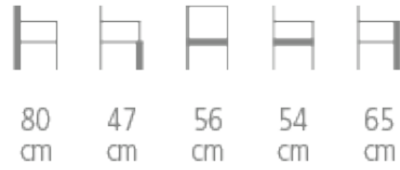

Adele

Ref. 1161

ADELE DESIGN BRIDGE

- Solid ash frame
- Upholstery on straps and HR fire resistant foam
- Choice of stained wood colors and upholstery