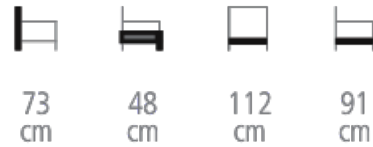

Chesterfield Armchair

Ref. 7900

**CHESTERFIELD ARMCHAIR FOR HOTELS,
RESTAURANTS & BARS**

Large armchair

- Polyurethane foam padding
- Seat cushion with removable cover and feather filling
- Choice of wood stain, varnish and fabric colors