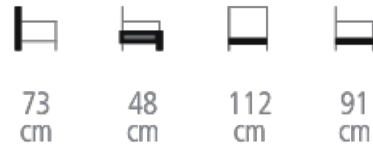

# Chesterfield Armchair

Ref. 7900

**CHESTERFIELD ARMCHAIR FOR HOTELS,  
RESTAURANTS & BARS**

Large armchair

- Polyurethane foam padding
- Seat cushion with removable cover and feather filling
- Choice of wood stain, varnish and fabric colors