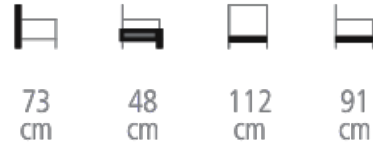

# Chesterfield Armchair

Ref. 7900

**CHESTERFIELD ARMCHAIR FOR HOTELS,  
RESTAURANTS & BARS**

Large armchair

- Polyurethane foam padding
- Seat cushion with removable cover and feather filling
- Choice of wood stain, varnish and fabric colors