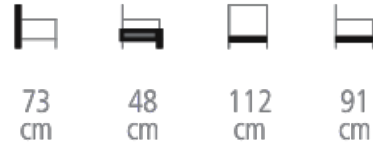

# Chesterfield Armchair

Ref. 7900

**CHESTERFIELD ARMCHAIR FOR HOTELS,  
RESTAURANTS & BARS**

**Large armchair**

- Polyurethane foam padding
- Seat cushion with removable cover and feather filling
- Choice of wood stain, varnish and fabric colors